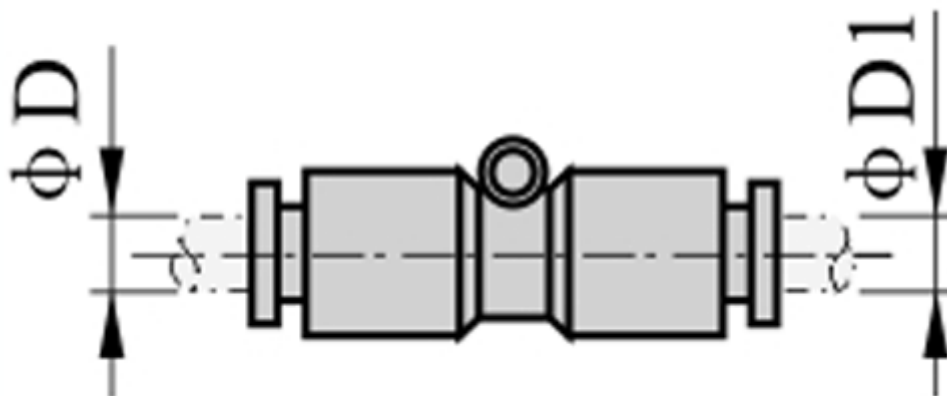

Data Sheet

Article number: 58EPU12

Description: Fitting EPU12

Straight connector, tube diameter 12-12

Measures

D = 12

D1 = 12